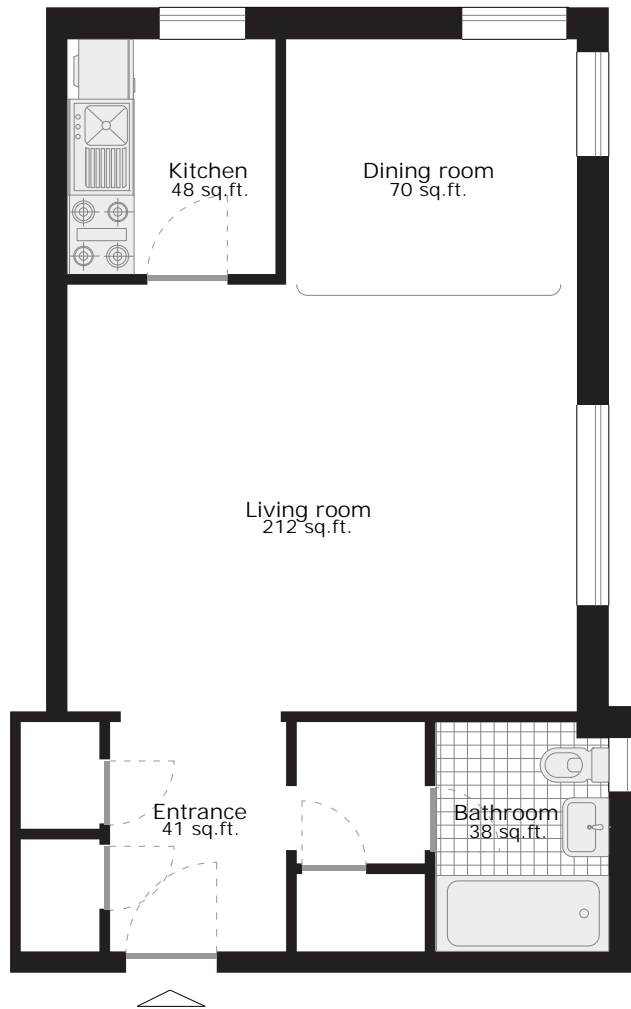

V-type floor plan

472 sq.ft. *studio*

scale 1:100