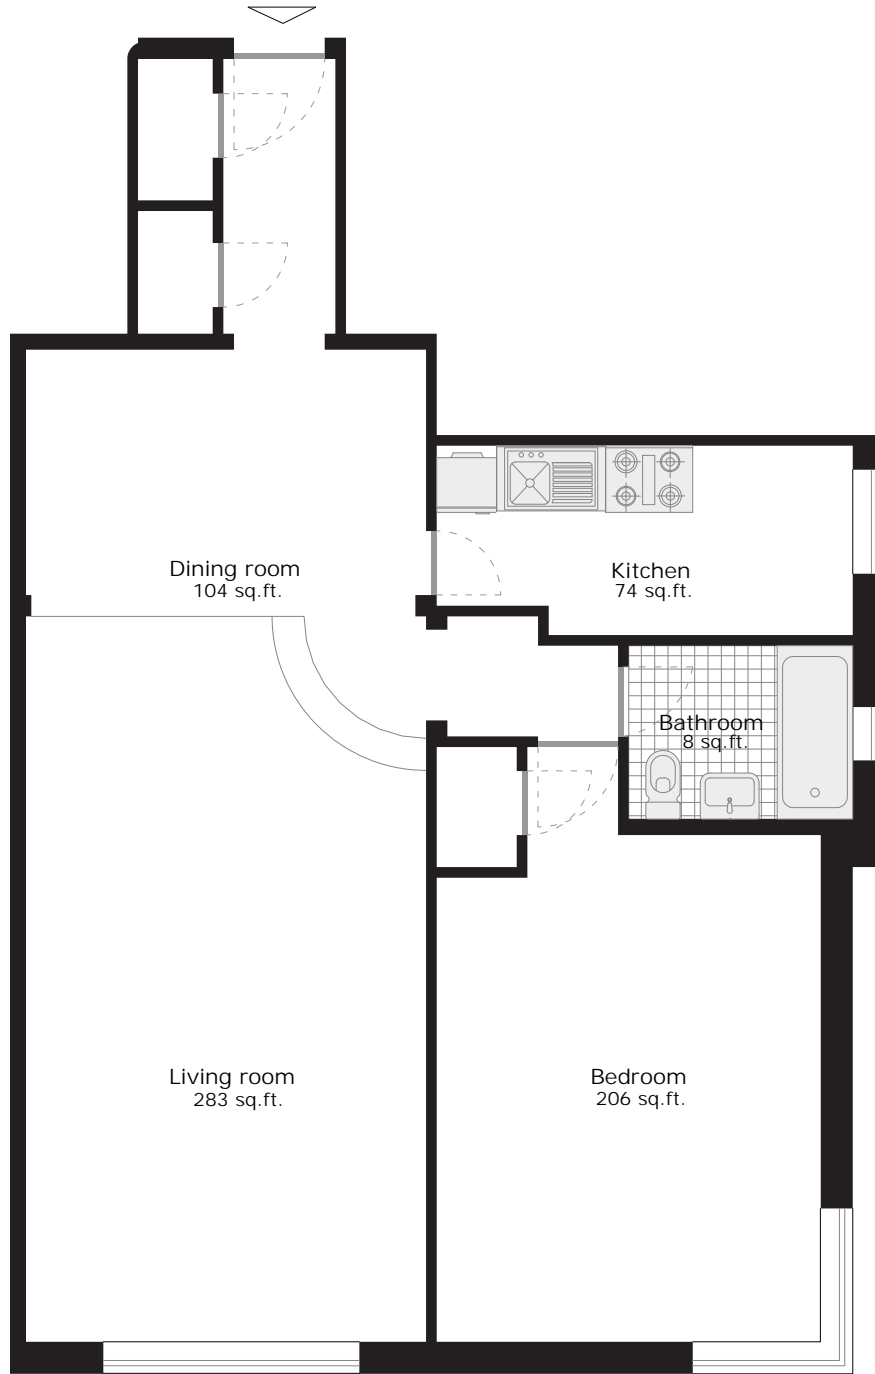

R-type

floor plan

800 sq.ft. *one bedroom apartment*

scale 1:100