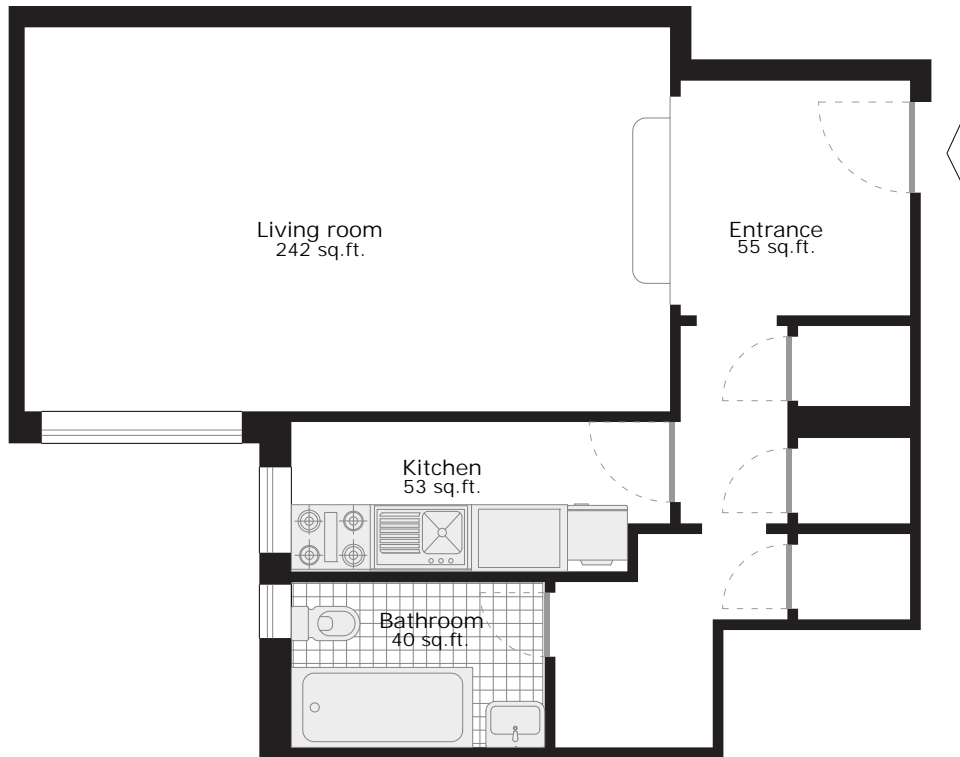

# N-type floor plan

498 sq.ft. *studio*

scale 1:100