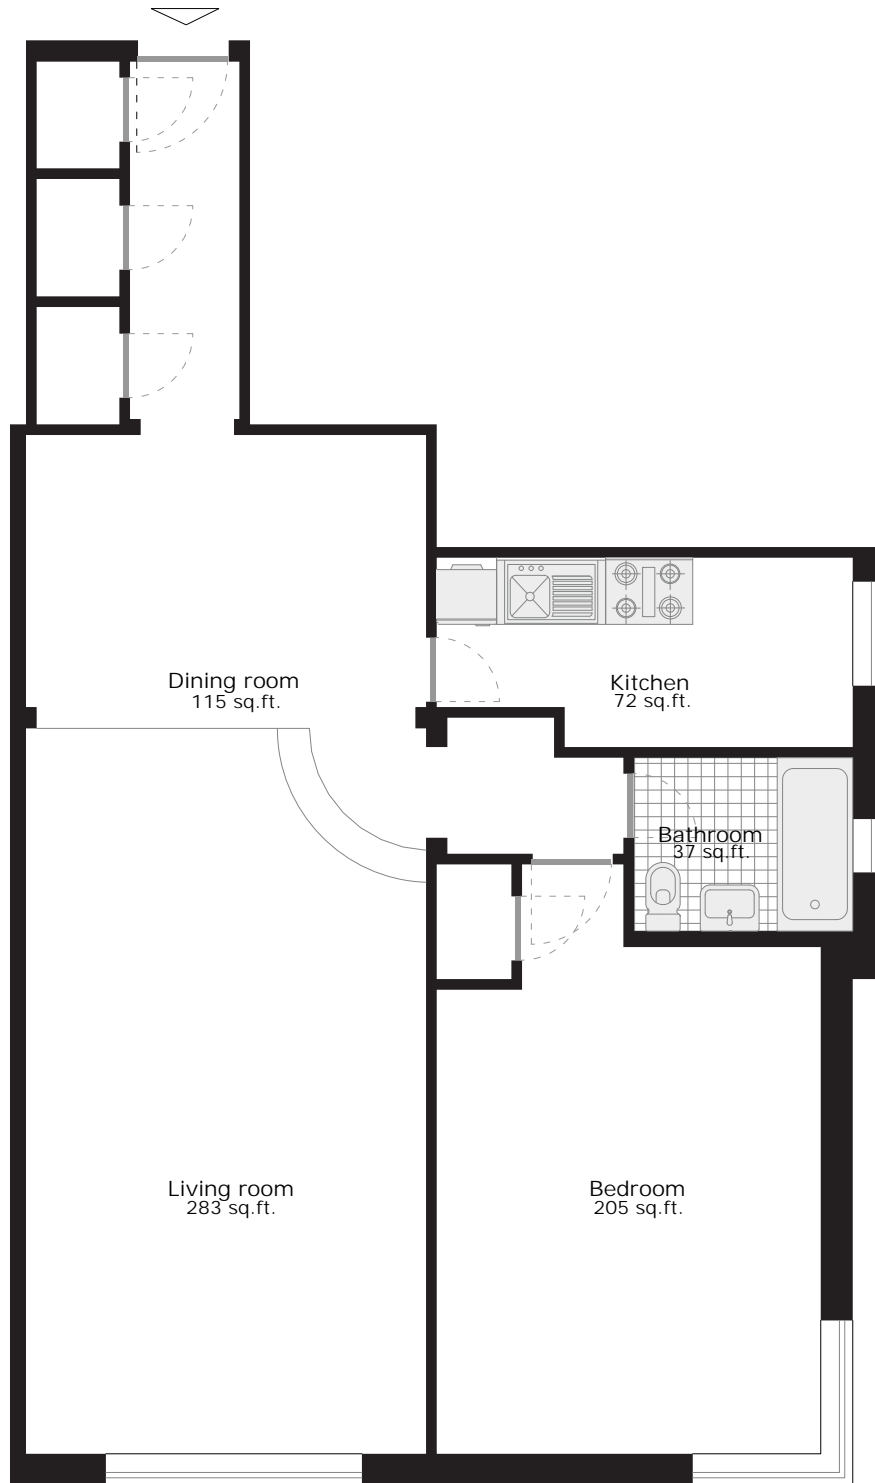

L-type floor plan

829 sq.ft. *one bedroom apartment*

scale 1:100