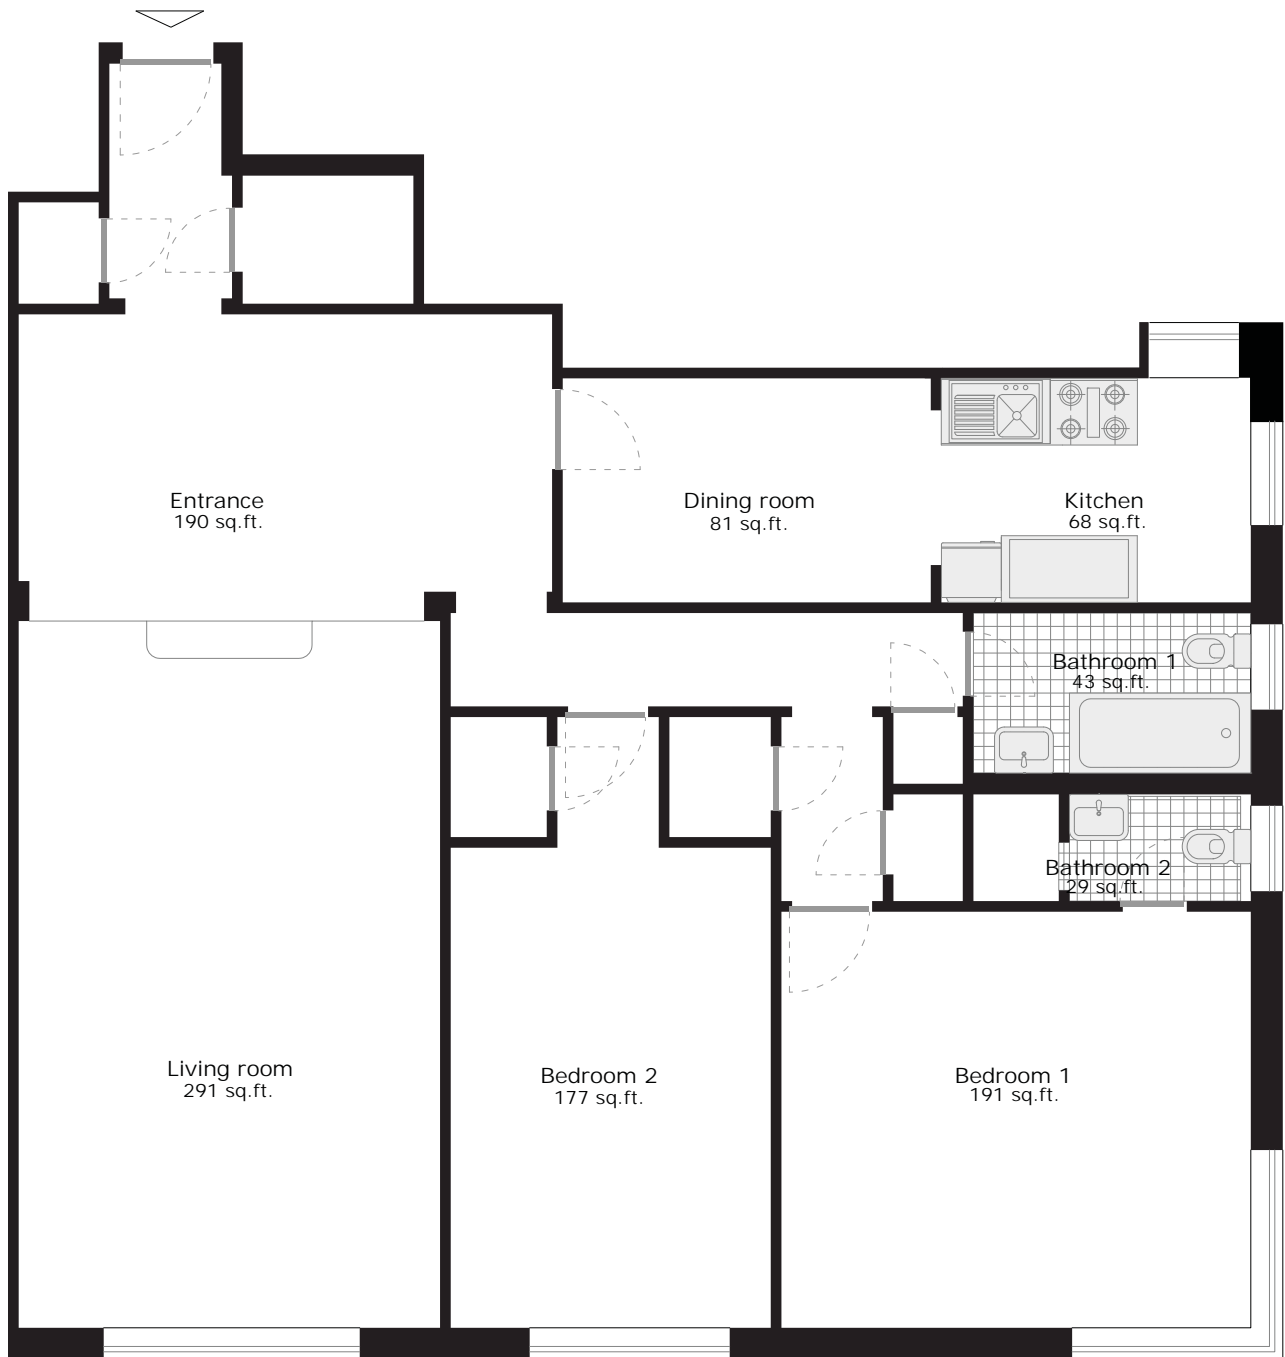

G-type floor plan

1239 sq.ft. *two bedrooms apartment*

scale 1:100