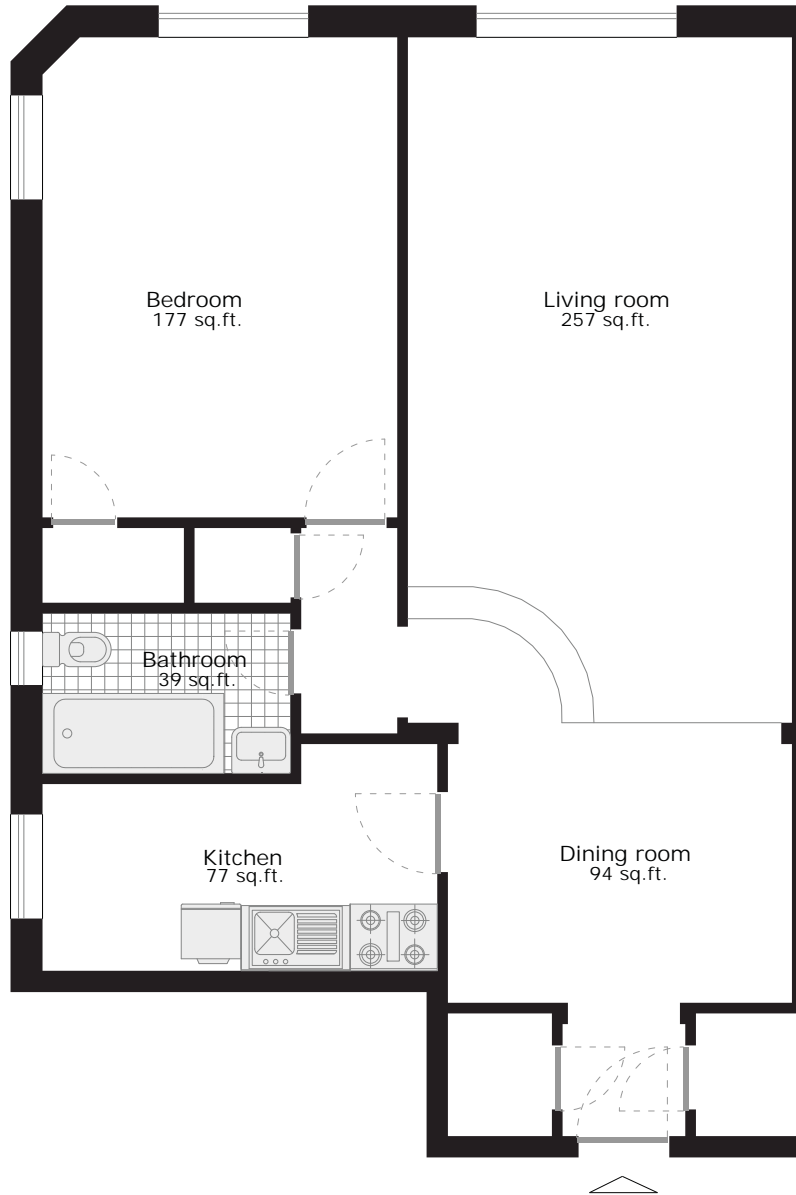

# C-type floor plan

739 sq.ft. *one bedroom apartment*

scale 1:100