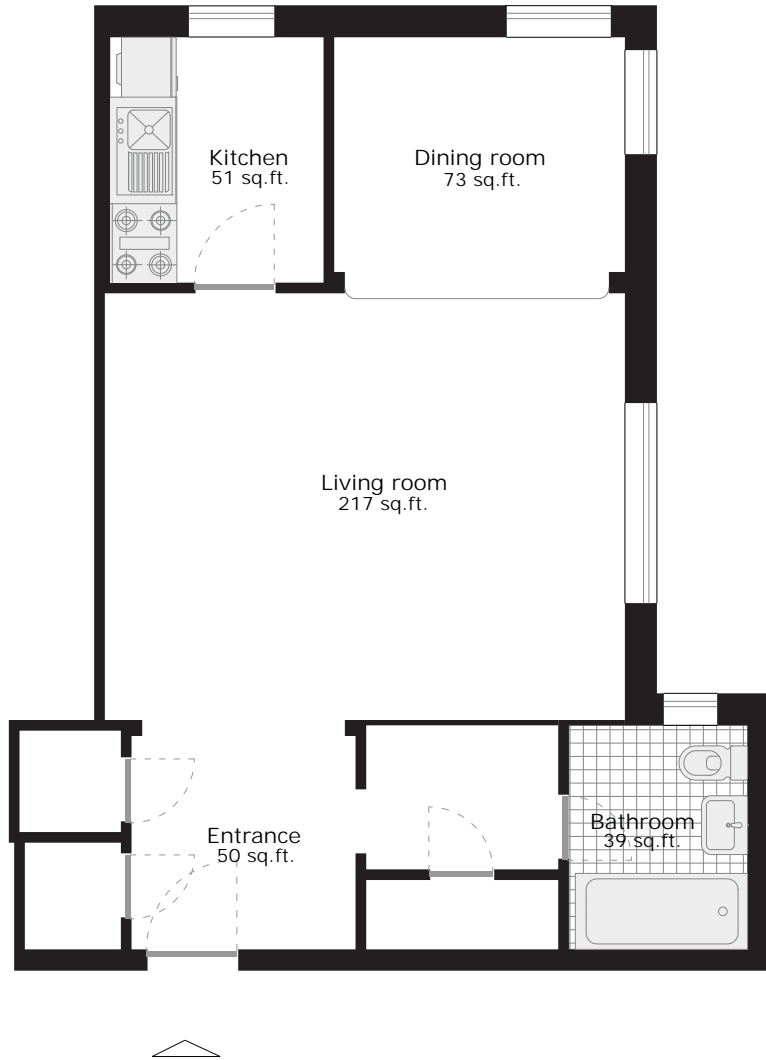

# B-type

floor plan

508 sq.ft. *studio*

scale 1:100