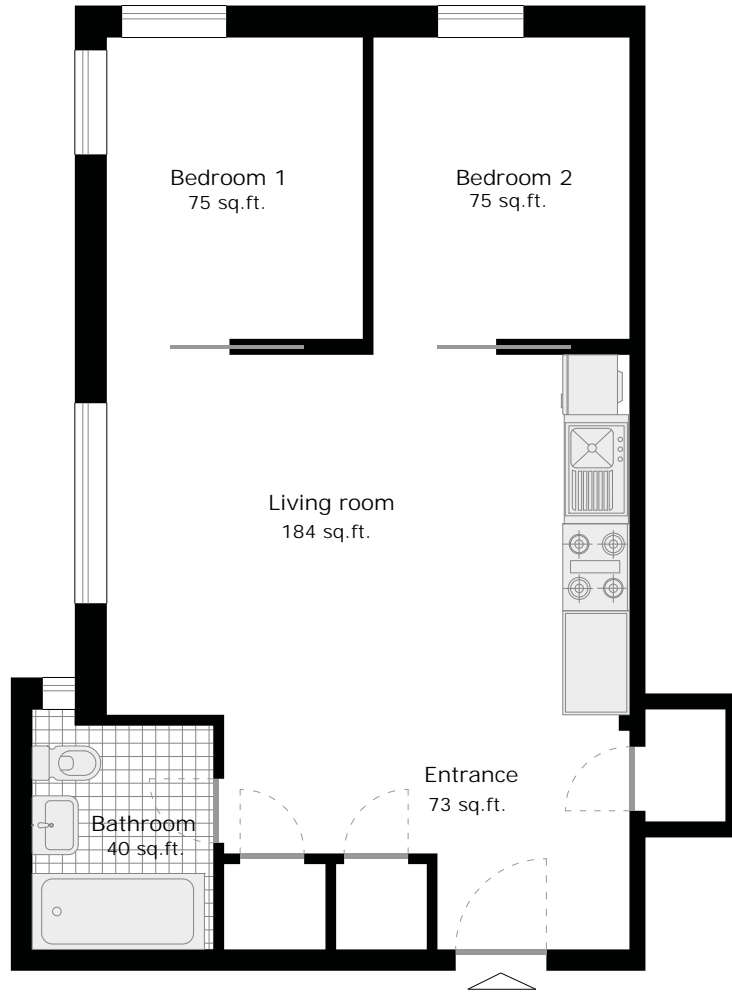

4W-type renovated floor plan

498 sq.ft. *two bedrooms apartment*