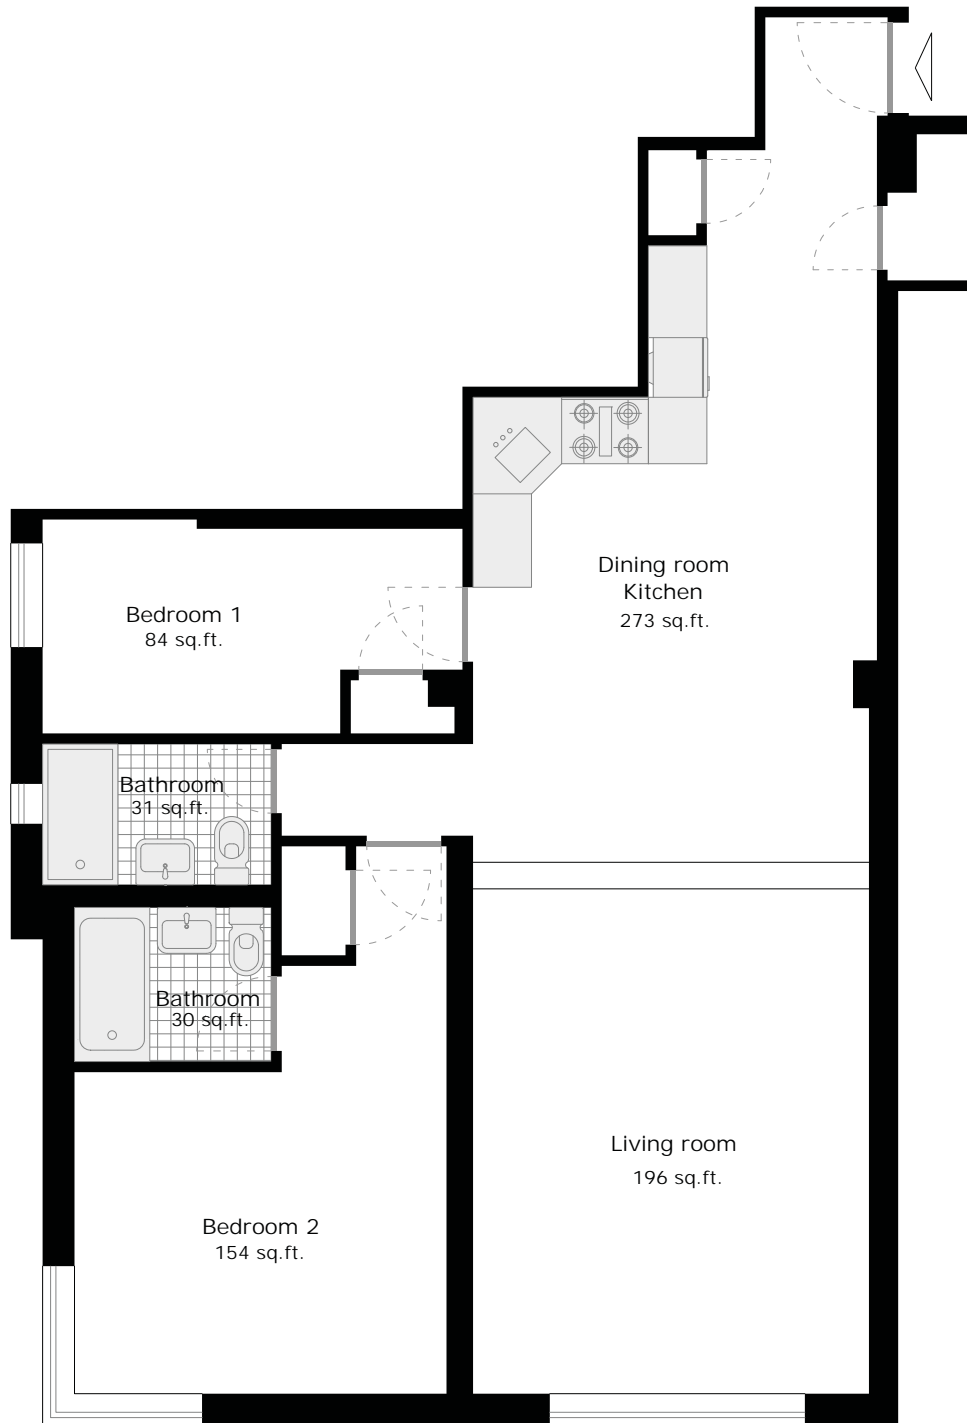

4H-type renovated floor plan

849 sq.ft. *two bedrooms apartment*