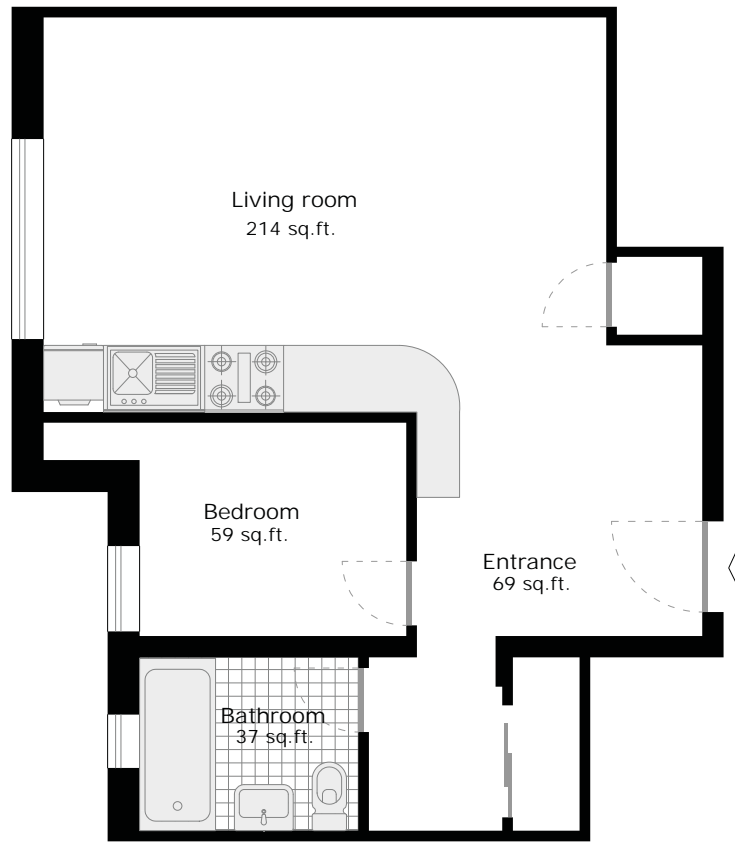

2T-type renovated floor plan

544 sq.ft. *one bedroom apartment*