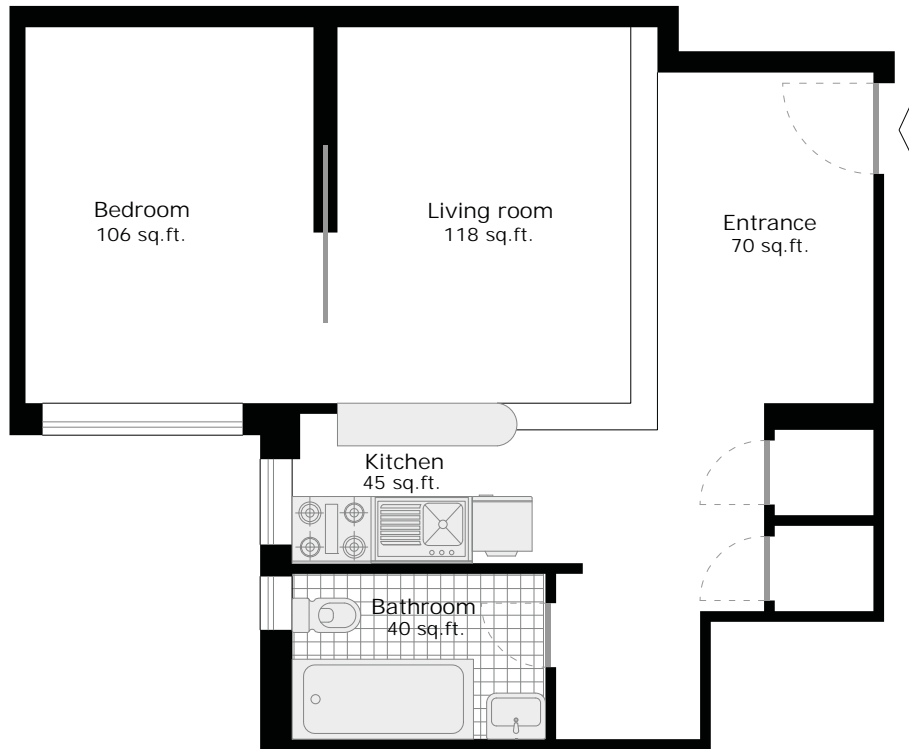

# 2N-type renovated floor plan

806 sq.ft. *one bedroom apartment*