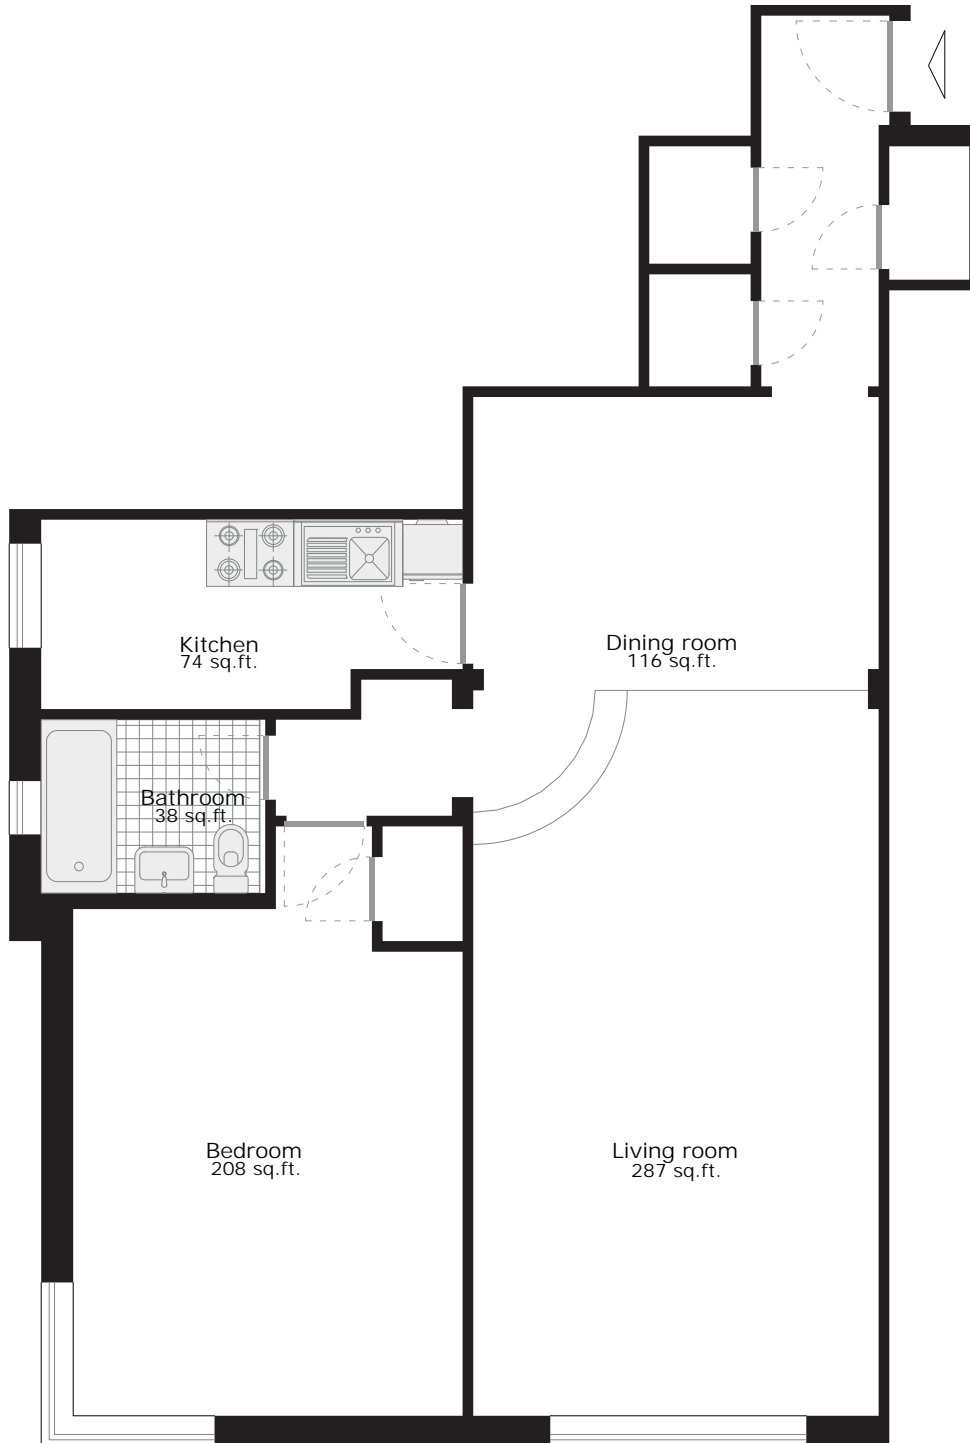

# H-type floor plan

849 sq.ft. *one bedroom apartment*

scale 1:100